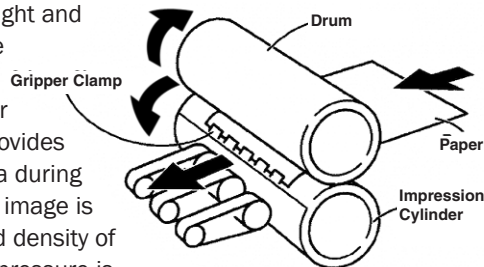

# SD460 Digital Duplicator

The Standard SD460 is perfect for any operation that wants to increase production and save on costs with its 400 x 400dpi printing combined with the latest innovations in ink and master technology. An exceptional quality 11" x 17" format printer that sets the pace for short and medium run printing with easy operation and press-like performance at speeds of up to 135 sheets per minute.

## Precision + Control = Quality

Precise single-sheet feeding is assured with the SD460's superior feed mechanism and integrated, highly advanced paper gripper registration system. Each sheet is controlled by the Paper Gripper Clamp as it feeds straight and true through the entire imaging process. An advanced full diameter impression cylinder provides increased contact area during printing. The resultant image is clear in sharpness and density of each print as printing pressure is automatically calibrated based on printing speed and surrounding temperature.

## Advanced Features

- Touch-Screen Control panel for quick setting of job parameters and adjustments.
- Digitally controlled paper type settings for fast job set-up and change-over.
- Digital horizontal and vertical registration control, accurate to 0.01".
- Built-in Job Separator for easy sorting of printed materials.
- Real-time ink and master quantity detection.
- Integrated Print Controller for direct to press printing.
- Short "economy" master cut for 11" x 8.5" multiple page prints through PC or ADF.